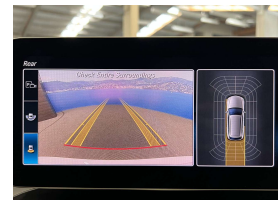

Wholesale Cars Direct

2019 Mercedes-Benz C 200 Hybrid AMG AVantgarde - Panoramic

Stock ID	17091
Engine	1500 cc, Hybrid
Body	Station Wagon
Odometer	83,460 km
Interior	Leather
Transmission	Automatic

Welcome to Wholesale Cars Direct.
WCD is quality, WCD is service, it is who we are.

A very rare opportunity. Huge spec hybrid Mercedes estate. European class at its best. Very hard to find with a panoramic sunroof along with the grade 4.5 pristine condition that WCD specialises in. Comes with dark tinted glass, Black fabric roof trim, Speed sensitive power steering, Blind spot assist, Active park assist, Adaptive cruise control, Smartphone interaction package, Apple Car Play, Ambient illumination, DISTRONIC plus cross support (DTR-Q), Automatic lane recognition, Leather multi function steering wheel with paddle shift tiptronic, Dynamic select drive modes, Attention assist (Drowsiness protection, Automatic high beam switch (IHC) Heated front seats both with memory function, Stereo