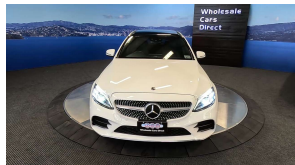

Wholesale Cars Direct

2019 Mercedes-Benz C 200 Hybrid AMG AVantgarde - Panoramic

Stock ID	17091
Engine	1500 cc, Hybrid
Body	Station Wagon
Odometer	83,460 km
Interior	Leather
Transmission	Automatic

Welcome to Wholesale Cars Direct.
WCD is quality, WCD is service, it is who we are.

A very rare opportunity. Huge spec hybrid Mercedes estate. European class at its best. Very hard to find with a panoramic sunroof along with the grade 4.5 pristine condition that WCD specialises in. Comes with dark tinted glass, Black fabric roof trim, Speed sensitive power steering, Blind spot assist, Active park assist, Adaptive cruise control, Smartphone interaction package, Apple Car Play, Ambient illumination, DISTRONIC plus cross support (DTR-Q), Automatic lane recognition, Leather multi function steering wheel with paddle shift tiptronic, Dynamic select drive modes, Attention assist (Drowsiness protection, Automatic high beam switch (IHC) Heated front seats both with memory function, Stereo