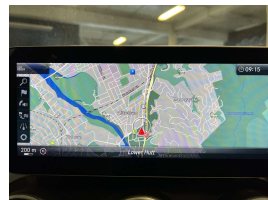

Wholesale Cars Direct

2019 Mercedes-Benz C 200 Hybrid AMG AVantgarde - Panoramic

Stock ID	17091
Engine	1500 cc, Hybrid
Body	Station Wagon
Odometer	83,460 km
Interior	Leather
Transmission	Automatic

Welcome to Wholesale Cars Direct.
WCD is quality, WCD is service, it is who we are.

A very rare opportunity. Huge spec hybrid Mercedes estate. European class at its best. Very hard to find with a panoramic sunroof along with the grade 4.5 pristine condition that WCD specialises in. Comes with dark tinted glass, Black fabric roof trim, Speed sensitive power steering, Blind spot assist, Active park assist, Adaptive cruise control, Smartphone interaction package, Apple Car Play, Ambient illumination, DISTRONIC plus cross support (DTR-Q), Automatic lane recognition, Leather multi function steering wheel with paddle shift tiptronic, Dynamic select drive modes, Attention assist (Drowsiness protection, Automatic high beam switch (IHC) Heated front seats both with memory function, Stereo