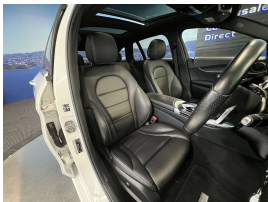

Wholesale Cars Direct

2019 Mercedes-Benz C 200 Hybrid AMG AVantgarde - Panoramic

Stock ID	17091
Engine	1500 cc, Hybrid
Body	Station Wagon
Odometer	83,460 km
Interior	Leather
Transmission	Automatic

Welcome to Wholesale Cars Direct.
WCD is quality, WCD is service, it is who we are.

A very rare opportunity. Huge spec hybrid Mercedes estate. European class at its best. Very hard to find with a panoramic sunroof along with the grade 4.5 pristine condition that WCD specialises in. Comes with dark tinted glass, Black fabric roof trim, Speed sensitive power steering, Blind spot assist, Active park assist, Adaptive cruise control, Smartphone interaction package, Apple Car Play, Ambient illumination, DISTRONIC plus cross support (DTR-Q), Automatic lane recognition, Leather multi function steering wheel with paddle shift tiptronic, Dynamic select drive modes, Attention assist (Drowsiness protection, Automatic high beam switch (IHC) Heated front seats both with memory function, Stereo