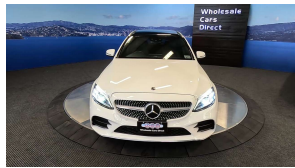

Wholesale Cars Direct

2019 Mercedes-Benz C 200 Hybrid AMG AVantgarde - Panoramic

Stock ID	17091
Engine	1500 cc, Hybrid
Body	Station Wagon
Odometer	83,460 km
Interior	Leather
Transmission	Automatic

Welcome to Wholesale Cars Direct.
WCD is quality, WCD is service, it is who we are.

A very rare opportunity. Huge spec hybrid Mercedes estate. European class at its best. Very hard to find with a panoramic sunroof along with the grade 4.5 pristine condition that WCD specialises in. Comes with dark tinted glass, Black fabric roof trim, Speed sensitive power steering, Blind spot assist, Active park assist, Adaptive cruise control, Smartphone interaction package, Apple Car Play, Ambient illumination, DISTRONIC plus cross support (DTR-Q), Automatic lane recognition, Leather multi function steering wheel with paddle shift tiptronic, Dynamic select drive modes, Attention assist (Drowsiness protection, Automatic high beam switch (IHC) Heated front seats both with memory function, Stereo