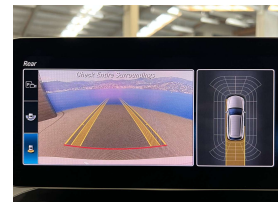

Wholesale Cars Direct

2019 Mercedes-Benz C 200 Hybrid AMG AVantgarde - Panoramic

Stock ID	17091
Engine	1500 cc, Hybrid
Body	Station Wagon
Odometer	83,460 km
Interior	Leather
Transmission	Automatic

Welcome to Wholesale Cars Direct.
WCD is quality, WCD is service, it is who we are.

A very rare opportunity. Huge spec hybrid Mercedes estate. European class at its best. Very hard to find with a panoramic sunroof along with the grade 4.5 pristine condition that WCD specialises in. Comes with dark tinted glass, Black fabric roof trim, Speed sensitive power steering, Blind spot assist, Active park assist, Adaptive cruise control, Smartphone interaction package, Apple Car Play, Ambient illumination, DISTRONIC plus cross support (DTR-Q), Automatic lane recognition, Leather multi function steering wheel with paddle shift tiptronic, Dynamic select drive modes, Attention assist (Drowsiness protection, Automatic high beam switch (IHC) Heated front seats both with memory function, Stereo