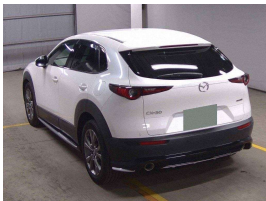

Wholesale Cars Direct

2020 Mazda Cx-30 Hybrid XL Superior Package - Grade 4.5. \$31,990

Stock ID 17259

Engine 2000 cc, Hybrid

Body SUV

Odometer 56,850 km

Interior Leather

Transmission Automatic