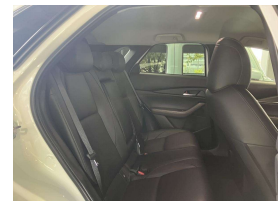

Wholesale Cars Direct

2020 Mazda Cx-30 Hybrid XL Superior Package - Grade 4.5. \$31,990

Stock ID 17259

Engine 2000 cc, Hybrid

Body SUV

Odometer 56,850 km

Interior Leather

Transmission Automatic