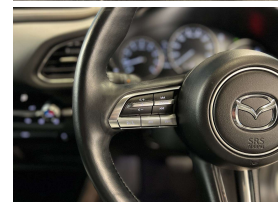

2020 Mazda Cx-30 Hybrid XL Superior Package - Grade 4.5. $32,990

Stock ID	17259
Engine	2000 cc, Hybrid
Body	SUV
Odometer	56,960 km
Interior	Leather
Transmission	Automatic

Welcome to Wholesale Cars Direct.
WCD is quality, WCD is service, it is who we are.

A really special Hybrid AWD X-L CX-30. Mazda flag ship medium size SUV. X refers to the Skyactive X engine, a high tech motor to provide the power of petrol with the economy of diesel. L is for Mazda highest luxury trim level along with premium features. Comes with active driving display (HUD), 360" camera, Reversing camera, Adaptive head lights, Auto high beam, Collision avoidance, Smart city brake support Front/Rear, Driver monitoring system, Blind spot monitoring, Rear cross traffic alert, Lane departure warning, 3 point safety belts for all Seats, Electric drivers seat with memory function, Heated front seats, Heated steering wheel, Bluetooth audio, Music streaming, USB, Apple Car Play, 7