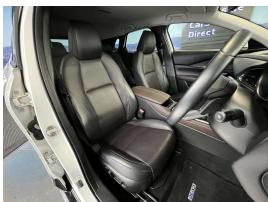

2020 Mazda Cx-30 Hybrid XL Superior Package - Grade 4.5. $32,990

Stock ID	17259
Engine	2000 cc, Hybrid
Body	SUV
Odometer	56,960 km
Interior	Leather
Transmission	Automatic

Welcome to Wholesale Cars Direct.
WCD is quality, WCD is service, it is who we are.

A really special Hybrid AWD X-L CX-30. Mazda flag ship medium size SUV. X refers to the Skyactive X engine, a high tech motor to provide the power of petrol with the economy of diesel. L is for Mazda highest luxury trim level along with premium features. Comes with active driving display (HUD), 360" camera, Reversing camera, Adaptive head lights, Auto high beam, Collision avoidance, Smart city brake support Front/Rear, Driver monitoring system, Blind spot monitoring, Rear cross traffic alert, Lane departure warning, 3 point safety belts for all Seats, Electric drivers seat with memory function, Heated front seats, Heated steering wheel, Bluetooth audio, Music streaming, USB, Apple Car Play, 7