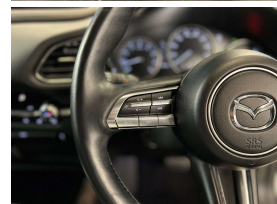

2020 Mazda Cx-30 Hybrid XL Superior Package - Grade 4.5. $29,990

Stock ID	17259
Engine	2000 cc, Hybrid
Body	SUV
Odometer	56,960 km
Interior	Leather
Transmission	Automatic

Welcome to Wholesale Cars Direct.
WCD is quality, WCD is service, it is who we are.

A really special Hybrid AWD X-L CX-30. Mazda flag ship medium size SUV. X refers to the Skyactive X engine, a high tech motor to provide the power of petrol with the economy of diesel. L is for Mazda highest luxury trim level along with premium features. Comes with active driving display (HUD), 360" camera, Reversing camera, Adaptive head lights, Auto high beam, Collision avoidance, Smart city brake support Front/Rear, Driver monitoring system, Blind spot monitoring, Rear cross traffic alert, Lane departure warning, 3 point safety belts for all Seats, Electric drivers seat with memory function, Heated front seats, Heated steering wheel, Bluetooth audio, Music streaming, USB, Apple Car Play, 7