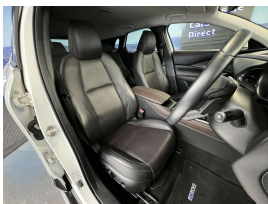

2020 Mazda Cx-30 Hybrid XL Superior Package - Grade 4.5. $29,990

Stock ID	17259
Engine	2000 cc, Hybrid
Body	SUV
Odometer	56,960 km
Interior	Leather
Transmission	Automatic

Welcome to Wholesale Cars Direct.
WCD is quality, WCD is service, it is who we are.

A really special Hybrid AWD X-L CX-30. Mazda flag ship medium size SUV. X refers to the Skyactive X engine, a high tech motor to provide the power of petrol with the economy of diesel. L is for Mazda highest luxury trim level along with premium features. Comes with active driving display (HUD), 360" camera, Reversing camera, Adaptive head lights, Auto high beam, Collision avoidance, Smart city brake support Front/Rear, Driver monitoring system, Blind spot monitoring, Rear cross traffic alert, Lane departure warning, 3 point safety belts for all Seats, Electric drivers seat with memory function, Heated front seats, Heated steering wheel, Bluetooth audio, Music streaming, USB, Apple Car Play, 7