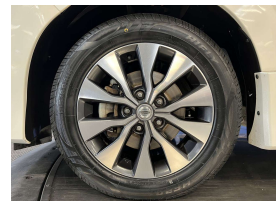

Wholesale Cars Direct

2017 Nissan Serena Hybrid Highway Star - 8 Seats - Cruise Control.

Stock ID	17152
Engine	2000 cc, Hybrid
Body	People Mover
Odometer	109,630 km
Interior	8 seats, 0
Transmission	Automatic

Welcome to Wholesale Cars Direct.
WCD is quality, WCD is service, it is who we are.

An immaculate new shape Hybrid Highway Star Serena. Comes with 360" camera, reverse camera, Forward collision warning, Auto stop/start, 8 Seats, Twin electric sliding side doors, 6 airbags, Isofix anchor points, Stability control, Climate air condition, Automatic headlights, Push button start - Proximity keyless, Cruise control, Emergency brake, Front/Rear parking sensors, 16" factory alloys with a brand new set of tires fitted in NZ, 3 point safety belts for all seats.