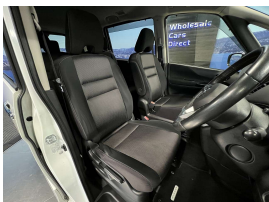

Wholesale Cars Direct

2017 Nissan Serena Hybrid Highway Star - 8 Seats - Cruise Control.

Stock ID	17152
Engine	2000 cc, Hybrid
Body	People Mover
Odometer	109,630 km
Interior	8 seats, 0
Transmission	Automatic

Welcome to Wholesale Cars Direct.
WCD is quality, WCD is service, it is who we are.

An immaculate new shape Hybrid Highway Star Serena. Comes with 360" camera, reverse camera, Forward collision warning, Auto stop/start, 8 Seats, Twin electric sliding side doors, 6 airbags, Isofix anchor points, Stability control, Climate air condition, Automatic headlights, Push button start - Proximity keyless, Cruise control, Emergency brake, Front/Rear parking sensors, 16" factory alloys with a brand new set of tires fitted in NZ, 3 point safety belts for all seats.