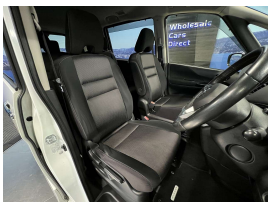

Wholesale Cars Direct

2017 Nissan Serena Hybrid Highway Star - 8 Seats - Cruise Control.

Stock ID	17152
Engine	2000 cc, Hybrid
Body	People Mover
Odometer	109,630 km
Interior	8 seats, 0
Transmission	Automatic

Welcome to Wholesale Cars Direct.
WCD is quality, WCD is service, it is who we are.

An immaculate new shape Hybrid Highway Star Serena. Comes with 360" camera, reverse camera, Forward collision warning, Auto stop/start, 8 Seats, Twin electric sliding side doors, 6 airbags, Isofix anchor points, Stability control, Climate air condition, Automatic headlights, Push button start - Proximity keyless, Cruise control, Emergency brake, Front/Rear parking sensors, 16" factory alloys with a brand new set of tires fitted in NZ, 3 point safety belts for all seats.