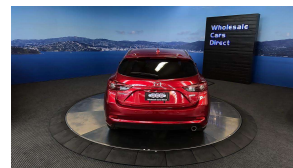

## 2018 Mazda Axela 1.5S - Grade 4.5 - Apple Car Play Android

Vehicle	Odometer	Engine	Seats	Stock ID
Details	18.364 km	1500 cc	-	15825