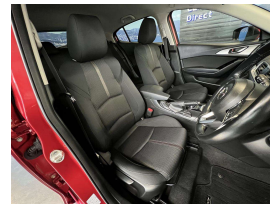

## 2018 Mazda Axela 1.5S - Grade 4.5 - Apple Car Play Android

Vehicle	Odometer	Engine	Seats	Stock ID
Details	18.364 km	1500 cc	-	15825