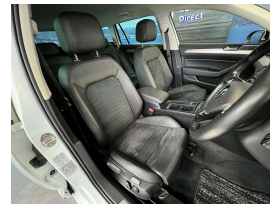

## 2017 Volkswagen Passat 1.4TSI Elegance - Grade 4.5 - NZ Na

Vehicle	Odometer	Engine	Seats	Stock ID
Details	55.660 km	1400 cc	-	15968