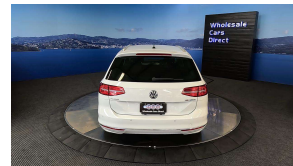

## 2017 Volkswagen Passat 1.4TSI Elegance - Grade 4.5 - NZ Na

Vehicle	Odometer	Engine	Seats	Stock ID
Details	55.660 km	1400 cc	-	15968