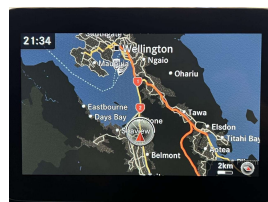

Wholesale Cars Direct

2019 Mercedes-Benz C 200 Hybrid - AMG Avantgarde - Grade 4.5 - NZ

Stock ID 17037

Engine 1500 cc, Hybrid

Body Sedan

Odometer 34,160 km

Interior Leather

Transmission Automatic

Welcome to Wholesale Cars Direct.
WCD is quality, WCD is service, it is who we are.

An exceptional spec, pristine hybrid new shape Mercedes C200 luxury sedan. Comes with dark tinted glass, Black fabric roof trim, Speed sensitive power steering, Blind spot assist, Active park assist, Adaptive cruise control, Automatic lane recognition, Leather multi function steering wheel with paddle shift tiptronic, Dynamic select drive modes, Attention assist (Drowsiness protection, Automatic high beam switch (IHC) Heated front seats both with memory function, Stereo upgraded to NZ spec, Bluetooth, Apple Car Play Android Auto, NZ Navigation, 9 Airbags, 3 Point Seat Belts for all Seats, Brake assist, Front/Rear parking sensors, Proximity key entry - Push button start, Reverse Camera, 18" Factory