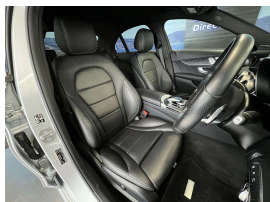

2019 Mercedes-Benz C 200 Hybrid - AMG Avantgarde - Grade 4.5 - NZ

Stock ID 17037

Engine 1500 cc, Hybrid

Body Sedan

Odometer 34,160 km

Interior Leather

Transmission Automatic

Welcome to Wholesale Cars Direct.
WCD is quality, WCD is service, it is who we are.

An exceptional spec, pristine hybrid new shape Mercedes C200 luxury sedan. Comes with dark tinted glass, Black fabric roof trim, Speed sensitive power steering, Blind spot assist, Active park assist, Adaptive cruise control, Automatic lane recognition, Leather multi function steering wheel with paddle shift tiptronic, Dynamic select drive modes, Attention assist (Drowsiness protection, Automatic high beam switch (IHC) Heated front seats both with memory function, Stereo upgraded to NZ spec, Bluetooth, Apple Car Play Android Auto, NZ Navigation, 9 Airbags, 3 Point Seat Belts for all Seats, Brake assist, Front/Rear parking sensors, Proximity key entry - Push button start, Reverse Camera, 18" Factory