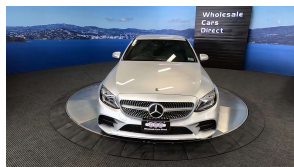

Wholesale Cars Direct

2019 Mercedes-Benz C 200 Hybrid - AMG Avantgarde - Grade 4.5 - NZ

Stock ID 17037

Engine 1500 cc, Hybrid

Body Sedan

Odometer 34,160 km

Interior Leather

Transmission Automatic

Welcome to Wholesale Cars Direct.
WCD is quality, WCD is service, it is who we are.

An exceptional spec, pristine hybrid new shape Mercedes C200 luxury sedan. Comes with dark tinted glass, Black fabric roof trim, Speed sensitive power steering, Blind spot assist, Active park assist, Adaptive cruise control, Automatic lane recognition, Leather multi function steering wheel with paddle shift tiptronic, Dynamic select drive modes, Attention assist (Drowsiness protection, Automatic high beam switch (IHC) Heated front seats both with memory function, Stereo upgraded to NZ spec, Bluetooth, Apple Car Play Android Auto, NZ Navigation, 9 Airbags, 3 Point Seat Belts for all Seats, Brake assist, Front/Rear parking sensors, Proximity key entry - Push button start, Reverse Camera, 18" Factory