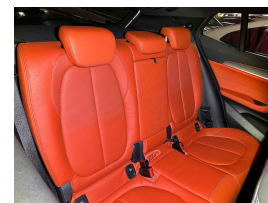

## 2022 BMW X2 M35i Facelift - HUGE Spec - Grade 4.5 - Seriously Hot.

**Stock ID** 17269

**Engine** 2000 cc

**Body** SUV

**Odometer** 62,074 km

**Interior** Leather

**Transmission** Automatic

Welcome to Wholesale Cars Direct. WCD is quality, WCD is service, it is who we are.

Doesn't get too much cooler than this pristine facelift M2351. This is due to land in Wellington on the 30th of April along with 80 more vehicles. This can be fast tracked through processing upon genuine interest or purchased prior subject to test drive.