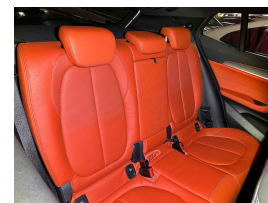

Wholesale Cars Direct

2022 BMW X2 M35i Facelift - HUGE Spec - Grade 4.5 - Seriously Hot.

Stock ID 17269

Engine 2000 cc

Body SUV

Odometer 62,074 km

Interior Leather

Transmission Automatic

Welcome to Wholesale Cars Direct. WCD is quality, WCD is service, it is who we are.

Doesn't get too much cooler than this pristine facelift M235i. This is due to land in Wellington on the 30th of April along with 80 more vehicles. This can be fast tracked through processing upon genuine interest or purchased prior subject to test drive.