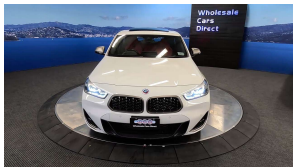

Wholesale Cars Direct

2022 BMW X2 M35i Facelift - Exhibition Spec - One Owner - Grade 4.5.

Stock ID	17269
Engine	2000 cc
Body	SUV
Odometer	62,190 km
Interior	Leather
Transmission	Automatic

Welcome to Wholesale Cars Direct.
WCD is quality, WCD is service, it is who we are.

One owner in Japan first exhibition model. An extremely rare very cool M235i. Dare to be different, this is the vehicle for that with pure style. Comes with Comfort access, Motorsport package, 20" Factory alloys, Panoramic sunroof, Heated sports front seats with electric memory drives seat, Full leather trim, Reversing camera, Front/Rear sensors, Heads Up Display, Motorsport braking system, Motorsport steering, Lights package, Adaptive LED Head lights, Driving Assistant Plus, Active Protection, Forward collision warning, Pedestrian alert, Parking Assistance System plus, Integral Active front steering, Sports leather Steering Wheel, Motorsport aerodynamics package, Factory Bluetooth, Dual side