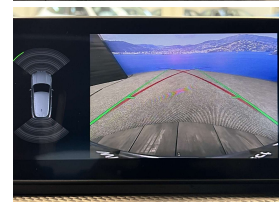

Wholesale Cars Direct

2022 BMW X2 M35i Facelift - Exhibition Spec - One Owner - Grade 4.5.

Stock ID	17269
Engine	2000 cc
Body	SUV
Odometer	62,190 km
Interior	Leather
Transmission	Automatic

Welcome to Wholesale Cars Direct.
WCD is quality, WCD is service, it is who we are.

One owner in Japan first exhibition model. An extremely rare very cool M235i. Dare to be different, this is the vehicle for that with pure style. Comes with Comfort access, Motorsport package, 20" Factory alloys, Panoramic sunroof, Heated sports front seats with electric memory drives seat, Full leather trim, Reversing camera, Front/Rear sensors, Heads Up Display, Motorsport braking system, Motorsport steering, Lights package, Adaptive LED Head lights, Driving Assistant Plus, Active Protection, Forward collision warning, Pedestrian alert, Parking Assistance System plus, Integral Active front steering, Sports leather Steering Wheel, Motorsport aerodynamics package, Factory Bluetooth, Dual side