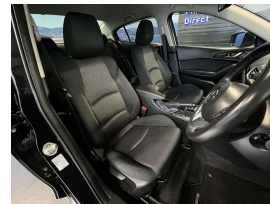

## 2015 Mazda Axela 1.5S - Apple Car Play Android Auto - Grade

Vehicle	Odometer	Engine	Seats	Stock ID
Details	72.100 km	1500 cc	-	15891