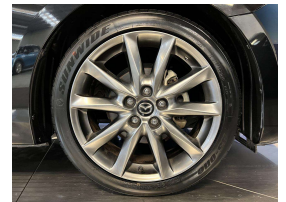

## 2015 Mazda Axela 1.5S - Apple Car Play Android Auto - Grade

Vehicle	Odometer	Engine	Seats	Stock ID
Details	72.100 km	1500 cc	-	15891