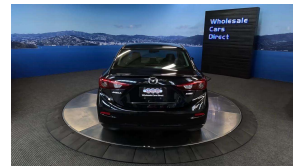

## 2015 Mazda Axela 1.5S - Apple Car Play Android Auto - Grade

Vehicle	Odometer	Engine	Seats	Stock ID
Details	72.100 km	1500 cc	-	15891