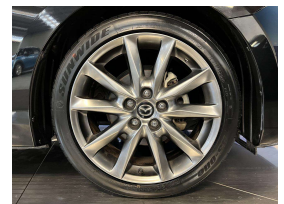

Wholesale Cars Direct

2015 Mazda Axela 1.5S - Apple Car Play Android Auto - Grade

Vehicle	Odometer	Engine	Seats	Stock ID
Details	72.100 km	1500 cc	-	15891

TRADE IN's

All trade ins can be facilitated here quickly and easily