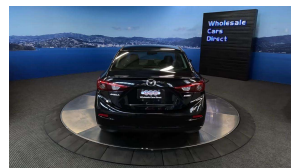

Wholesale Cars Direct

2015 Mazda Axela 1.5S - Apple Car Play Android Auto - Grade

Vehicle	Odometer	Engine	Seats	Stock ID
Details	72.100 km	1500 cc	-	15891

TRADE IN's

All trade ins can be facilitated here quickly and easily