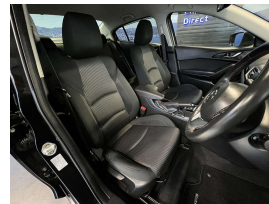

Wholesale Cars Direct

2015 Mazda Axela 1.5S - Apple Car Play Android Auto - Grade

Vehicle	Odometer	Engine	Seats	Stock ID
Details	72.100 km	1500 cc	-	15891

TRADE IN's

All trade ins can be facilitated here quickly and easily