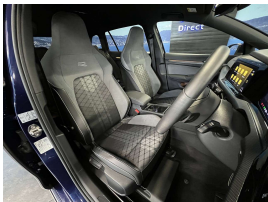

Wholesale Cars Direct

2022 Volkswagen Golf Hybrid ETSI R-Line New Model - Grade 4.5.

Stock ID	17250
Engine	1500 cc, Hybrid
Body	Station Wagon
Odometer	66,720 km
Interior	0
Transmission	Automatic

Welcome to Wholesale Cars Direct.
WCD is quality, WCD is service, it is who we are.

An extremely special, extremely pristine grade 4.5 new shape BIG spec Volkswagen R-Line mild hybrid estate. Comes with virtual cockpit, Stereo to NZ spec, 18" factory alloys with a brand new set of tyres fitted in NZ, 8 airbags, Radar cruise control, Front assist, Park assist, Electronic stability program, Lane departure warning, Blind spot monitoring, Selective drive modes, 3 Point seat belts for all seats, Auto Headlights, Multi function Steering wheel, Paddle shift tiptronic, Reverse camera, Front/Rear parking sensors, Electric tailgate, Wireless Apple Car Play, Wireless phone charging, Bluetooth music streaming, hands free, Auto headlights, Isofix car seat anchor points, Proximity key - Push button start, R