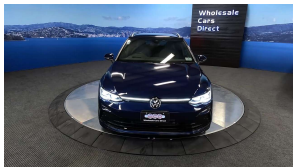

Wholesale Cars Direct

2022 Volkswagen Golf Hybrid ETSI R-Line New Model - Grade 4.5.

Stock ID	17250
Engine	1500 cc, Hybrid
Body	Station Wagon
Odometer	66,720 km
Interior	0
Transmission	Automatic

Welcome to Wholesale Cars Direct.
WCD is quality, WCD is service, it is who we are.

An extremely special, extremely pristine grade 4.5 new shape BIG spec Volkswagen R-Line mild hybrid estate. Comes with virtual cockpit, Stereo to NZ spec, 18" factory alloys with a brand new set of tyres fitted in NZ, 8 airbags, Radar cruise control, Front assist, Park assist, Electronic stability program, Lane departure warning, Blind spot monitoring, Selective drive modes, 3 Point seat belts for all seats, Auto Headlights, Multi function Steering wheel, Paddle shift tiptronic, Reverse camera, Front/Rear parking sensors, Electric tailgate, Wireless Apple Car Play, Wireless phone charging, Bluetooth music streaming, hands free, Auto headlights, Isofix car seat anchor points, Proximity key - Push button start, R