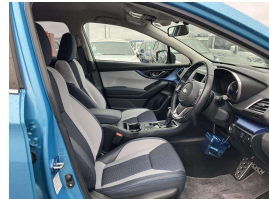

2019 Subaru XV Hybrid Advance S - Wireless Apple Car Play - Eyesight.

Stock ID 17385

Engine 2000 cc, Hybrid

Body Hatchback

Odometer 92,826 km

Interior 0

Transmission Automatic

Welcome to Wholesale Cars Direct. WCD is quality, WCD is service, it is who we are.

This vehicle is in storage. It can be processed upon genuine interest or purchased subject to condition & test drive.