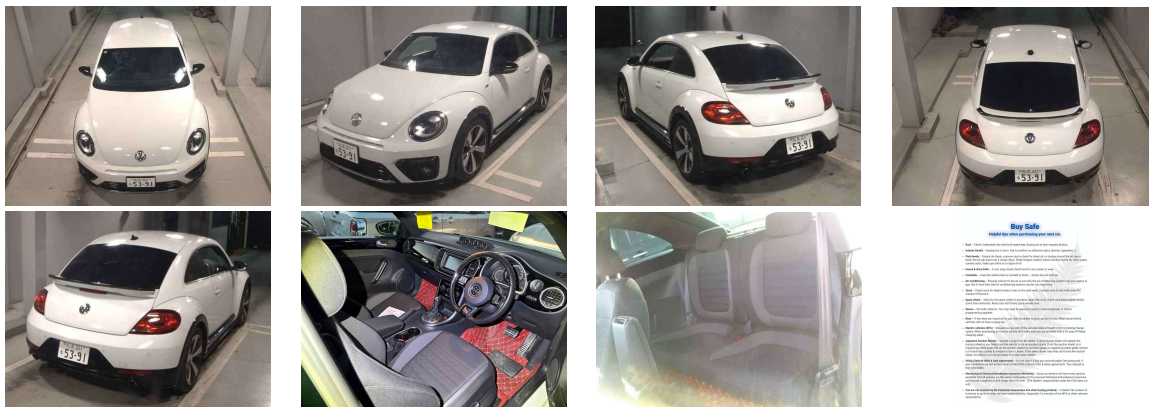

## 2017 Volkswagen Beetle 2.0 R-Line - X Factor - Grade 4.5 - Pristine

**Stock ID** 17273

**Engine** 1984 cc

**Body** Hatchback

**Odometer** 62,665 km

**Interior** 0

**Transmission** Automatic

Welcome to Wholesale Cars Direct.  
WCD is quality, WCD is service, it is who we are.

A pristine grade 4.5 rare Hot R-Line Beetle. This is landing in Wellington along with 80 more vehicles on the 30th April. This can be fast tracked through processing upon genuine interest, or purchased prior subject to test drive.