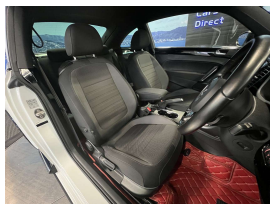

Wholesale Cars Direct

2017 Volkswagen Beetle 2.0 R-Line - X Factor - Grade 4.5 - Pristine

Stock ID 17273

Engine 1984 cc

Body Hatchback

Odometer 62,780 km

Interior 0

Transmission Automatic

Welcome to Wholesale Cars Direct.
WCD is quality, WCD is service, it is who we are.

One very cool X factor R-Line Volkswagen Beetle - Pristine grade 4.5 as expected from WCD. Comes with stereo upgraded to NZ spec, 18" factory alloys, Cruise control, Paddle, Dual side climate air conditioning, Isofix car seat anchor points, Auto headlights, Reverse camera, Bluetooth music streaming, Handsfree, Blind spot Monitoring, Rear traffic alert, Driver alert, 3 point safety belts for all seats, Front/Rear parking sensors, Proximity key - Push button start.