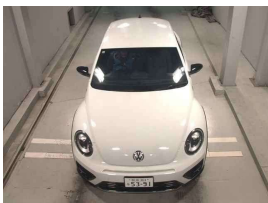

Wholesale Cars Direct

2017 Volkswagen Beetle 2.0 R-Line - X Factor - Grade 4.5 - Pristine

Stock ID 17273

Engine 1984 cc

Body Hatchback

Odometer 62,665 km

Interior 0

Transmission Automatic

Welcome to Wholesale Cars Direct. WCD is quality, WCD is service, it is who we are.

A pristine grade 4.5 rare Hot R-Line Beetle. This is landing in Wellington along with 80 more vehicles on the 30th April. This can be fast tracked through processing upon genuine interest, or purchased prior subject to test drive.