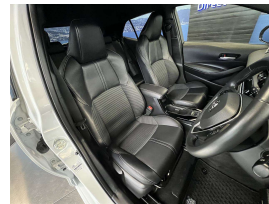

Quality is not a marketing act at Wholesale Cars Direct, it is who we are.

What a stunning G Style pack this is. Its low ks brings supreme condition inside & out. This stunning G Style hybrid comes with Sport bolstered front seats, Partial leather trim, Factory black 16 inch alloys, Stability control, Radar Cruise control, Lane departure warning, Auto high beam assist, 3 Point belts for all seats, Proximity keyless, Push button start, Front collision warning system, Auto headlights, Reverse camera, Dual Climate air conditioning, Bluetooth handsfree & music streaming. The 1.8 Litre petrol engine develops 73kw of power plus the electric engine that develops an additional 59kw.

TRADE IN's

All trade ins can be facilitated here quickly and easily

FINANCE

Using only New Zealand's best finance companies we are focused on ensuring a simple, hassle free experience to have you driving away in your new vehicle as quickly as possible

Wholesale Cars Direct, Phone 0800 22 44 02, Email sales@wcd.co.nz