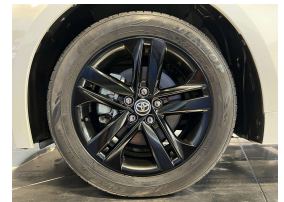

## 2021 Toyota Corolla Hybrid Sport G - Grade 4.5. \$32,600

Vehicle	Odometer	Engine	Seats	Stock ID
Details	11.900 km	1800 cc	-	15594

Quality is not a marketing act at Wholesale Cars Direct, it is who we are.

What a stunning G Style pack this is. Its low ks brings supreme condition inside & out. This stunning G Style hybrid comes with Sport bolstered front seats, Partial leather trim, Factory black 16 inch alloys, Stability control, Radar Cruise control, Lane departure warning, Auto high beam assist, 3 Point belts for all seats, Proximity keyless, Push button start, Front collision warning system, Auto headlights, Reverse camera, Dual Climate air conditioning, Bluetooth handsfree & music streaming. The 1.8 Litre petrol engine develops 73kw of power plus the electric engine that develops an additional 59kw.