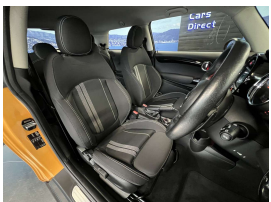

Wholesale Cars Direct

2017 Mini Cooper S Turbo - Hot Good look - Low Kms - Grade 4.5.

Stock ID	17164
Engine	2000 cc
Body	Hatchback
Odometer	48,240 km
Interior	0
Transmission	Automatic

Welcome to Wholesale Cars Direct.
WCD is quality, WCD is service, it is who we are.

Volcanic Orange, the colour of this Mini explains the hot look with the black roof, along with 17" black Cosmos spoke alloys just fit this cars look. Comes with Johnny Cooper Works sports leather steering wheel with paddle shift tiptronic, Comfort access, Mini driving modes, Performance control, Sports front drivers seats, Mini excitement package, Cruise control, Lights package, 3 point seat belts for all seats, 6 airbags, Auto headlights, LED Headlights, Dual side Climate Air Conditioning, Isofix car seat anchor points, Stability control, Stereo upgraded to NZ spec, NZ Navigation, Proximity key - Push button start, Bluetooth, Reverse camera, A brand new set of tires fitted in NZ. Equipped with the 2.0 Litre