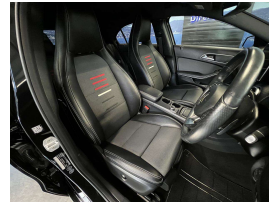

Wholesale Cars Direct

2015 Mercedes-Benz A 180 Facelift Style Pack \$20,600

Vehicle	Odometer	Engine	Seats	Stock ID
Details	41.700 km	1600 cc	5	16200

TRADE IN's

All trade ins can be facilitated here quickly and easily