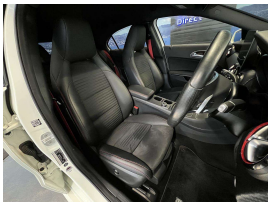

Wholesale Cars Direct

2017 Mercedes-Benz A 250 4Matic - AMG Sport - Grade 4.5. \$25,990

Stock ID 16535
Engine 2000 cc
Body Hatchback
Odometer 72,540 km
Interior 0
Transmission Automatic

Welcome to Wholesale Cars Direct.
WCD is quality, WCD is service, it is who we are.