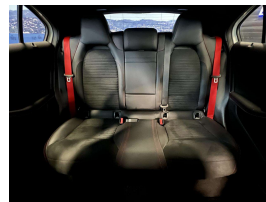

Wholesale Cars Direct

2017 Mercedes-Benz A 250 4Matic - AMG Sport - Grade 4.5. \$25,990

Stock ID 16535
Engine 2000 cc
Body Hatchback
Odometer 72,540 km
Interior 0
Transmission Automatic

Welcome to Wholesale Cars Direct.
WCD is quality, WCD is service, it is who we are.