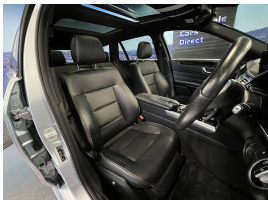

## 2015 Mercedes-Benz E 300 Avantgarde AMG Sport - Panoramic Sunroof

<b>Stock ID</b>	17223
<b>Engine</b>	3497 cc, Internal Combustion
<b>Body</b>	Station Wagon
<b>Odometer</b>	52,220 km
<b>Interior</b>	Leather
<b>Transmission</b>	Automatic

Welcome to Wholesale Cars Direct.  
WCD is quality, WCD is service, it is who we are.

A very rare HUGE spec very special AMG Sport Mercedes estate. Pristine WCD condition. Comes with full leather trim, 360 degree camera, Reverse Camera, Panoramic sliding sunroof, Heated front & rear seats, Bluetooth handsfree, Music streaming, Autonomous cruise control plus (Distronic plus), Active park assist, Active blind assist, Active lane keep assist, Driving package, Rear end collision warning, Distronic plus cross support, Expanded brake assist (BAS+) Brake assist plus cross traffic (BAS+Q) Autonomous brake intervention warning for pedestrian, Electric memory front seats, Collision minimization brake intervention, 18" AMG double spoke Alloys, AMG styling package front spoiler, side skirt, Dark