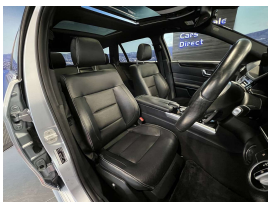

Wholesale Cars Direct

2015 Mercedes-Benz E 300 Avantgarde AMG Sport - Panoramic Sunroof

Stock ID	17223
Engine	3497 cc, Internal Combustion
Body	Station Wagon
Odometer	52,220 km
Interior	Leather
Transmission	Automatic

Welcome to Wholesale Cars Direct.
WCD is quality, WCD is service, it is who we are.

A very rare HUGE spec very special AMG Sport Mercedes estate. Pristine WCD condition. Comes with full leather trim, 360 degree camera, Reverse Camera, Panoramic sliding sunroof, Heated front & rear seats, Bluetooth handsfree, Music streaming, Autonomous cruise control plus (Distronic plus), Active park assist, Active blind assist, Active lane keep assist, Driving package, Rear end collision warning, Distronic plus cross support, Expanded brake assist (BAS+) Brake assist plus cross traffic (BAS+Q) Autonomous brake intervention warning for pedestrian, Electric memory front seats, Collision minimization brake intervention, 18" AMG double spoke Alloys, AMG styling package front spoiler, side skirt, Dark