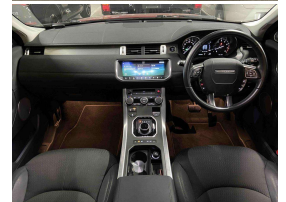

## 2017 Land Rover Range Rover Evoque SE AWD - Grade 4.5 -

Vehicle	Odometer	Engine	Seats	Stock ID
Details	37,248 km	2000 cc	5	16074