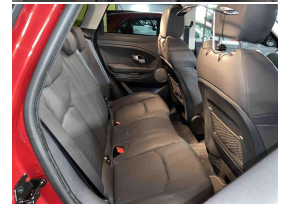

## 2017 Land Rover Range Rover Evoque SE AWD - Grade 4.5 -

Vehicle	Odometer	Engine	Seats	Stock ID
Details	37,248 km	2000 cc	5	16074