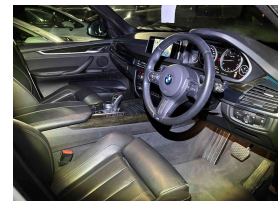

## 2019 BMW X5 XDrive 35i AWD - HUGE spec - Great look. \$49,990

**Stock ID** 17346

**Engine** 3000 cc

**Body** SUV

**Odometer** 35,471 km

**Interior** Leather

**Transmission** Automatic

Welcome to Wholesale Cars Direct. WCD is quality, WCD is service, it is who we are.

A pristine HUGE spec BMW X5. This has just arrived along with 80 other vehicles, it can be fast tracked through compliance upon genuine interest or purchased subject to condition & test drive.

**Mose Mitiana**  
 Vehicle Consultant  
 0800 22 44 02  
 022 317 8097  
 mose@wcd.co.nz