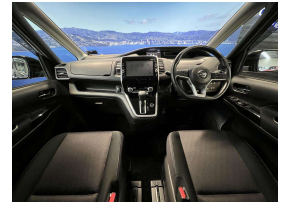

Wholesale Cars Direct

2017 Nissan Serena \$25,600

Vehicle	Odometer	Engine	Seats	Stock ID
Details	71.965 km	2000 cc	8	16062

TRADE IN's

All trade ins can be facilitated here quickly and easily

FINANCE

Using only New Zealand's best finance companies we are focused on ensuring a simple, hassle-free experience to have you driving away in your new vehicle as quickly as possible