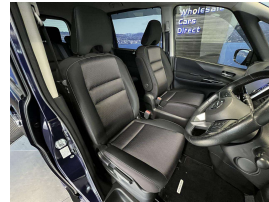

Wholesale Cars Direct

2017 Nissan Serena \$25,600

Vehicle	Odometer	Engine	Seats	Stock ID
Details	71.965 km	2000 cc	8	16062

TRADE IN's

All trade ins can be facilitated here quickly and easily

FINANCE

Using only New Zealand's best finance companies we are focused on ensuring a simple, hassle-free experience to have you driving away in your new vehicle as quickly as possible