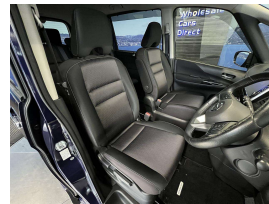

Wholesale Cars Direct

2017 Nissan Serena \$24,600

Vehicle	Odometer	Engine	Seats	Stock ID
Details	71.965 km	2000 cc	8	16062

TRADE IN's

All trade ins can be facilitated here quickly and easily

FINANCE

Using only New Zealand's best finance companies we are focused on ensuring a simple, hassle-free experience to have you driving away in your new vehicle as quickly as possible