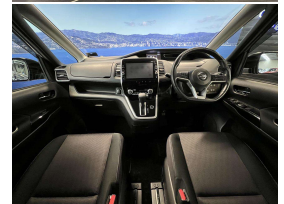

Wholesale Cars Direct

2017 Nissan Serena \$24,600

Vehicle	Odometer	Engine	Seats	Stock ID
Details	71.965 km	2000 cc	8	16062

TRADE IN's

All trade ins can be facilitated here quickly and easily

FINANCE

Using only New Zealand's best finance companies we are focused on ensuring a simple, hassle-free experience to have you driving away in your new vehicle as quickly as possible