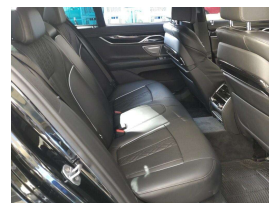

2017 BMW 750i 4.4V8 - 14,500 Klm - Grade 4.5 - BIG Spec - Pure Style

Stock ID 17354

Engine 4400 cc

Body Sedan

Odometer 14,465 km

Interior Leather

Transmission Automatic

Welcome to Wholesale Cars Direct.
WCD is quality, WCD is service, it is who we are.

A pristine low Klm pure style opportunity. This 4.4L V8 black on black luxury European sedan arrives in Wellington on the 30th May along with 80 other vehicles. Grade 4.5 as expected by WCD bringing premium condition vehicles to NZ.
This can be fast tracked through compliance for genuine enquiry, or purchased prior subject to condition & test drive.