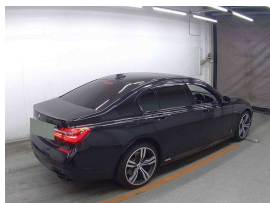

2017 BMW 750i 4.4V8 - 14,500 Klm - Grade 4.5 - BIG Spec - Pure Style

Stock ID 17354

Engine 4400 cc

Body Sedan

Odometer 14,465 km

Interior Leather

Transmission Automatic

Welcome to Wholesale Cars Direct.
WCD is quality, WCD is service, it is who we are.

A pristine low Klm pure style opportunity. This 4.4L V8 black on black luxury European sedan arrives in Wellington on the 30th May along with 80 other vehicles. Grade 4.5 as expected by WCD bringing premium condition vehicles to NZ.
This can be fast tracked through compliance for genuine enquiry, or purchased prior subject to condition & test drive.