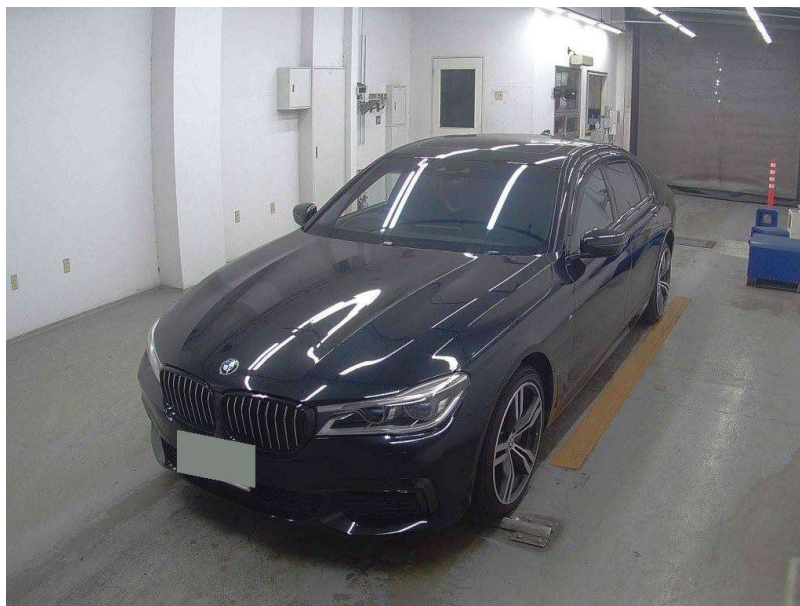

Wholesale Cars Direct

2017 BMW 750i 4.4V8 - 14,500 Klm - Grade 4.5 - BIG Spec - Pure Style

Stock ID 17354

Engine 4400 cc

Body Sedan

Odometer 14,465 km

Interior Leather

Transmission Automatic

Welcome to Wholesale Cars Direct.
WCD is quality, WCD is service, it is who we are.

A pristine low Klm pure style opportunity. This 4.4L V8 black on black luxury European sedan arrives in Wellington on the 30th May along with 80 other vehicles. Grade 4.5 as expected by WCD bringing premium condition vehicles to NZ.
This can be fast tracked through compliance for genuine enquiry, or purchased prior subject to condition & test drive.

AJ Hoare
Vehicle Consultant
0800 22 44 02
021 784 687
aj@wcd.co.nz

Scotty Duncan
For Finance
+ Vehicle Consultant
0800 22 44 02 EXTN 2
022 071 2299
scott@wcd.co.nz