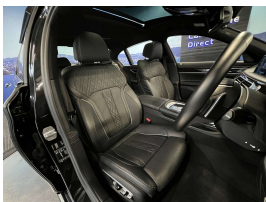

Wholesale Cars Direct

2017 BMW 750i 4.4V8 - 14,500 Klm - Grade 4.5 - BIG Spec - Pure Style

Stock ID	17354
Engine	4400 cc
Body	Sedan
Odometer	14,580 km
Interior	Leather
Transmission	Automatic

Welcome to Wholesale Cars Direct.
WCD is quality, WCD is service, it is who we are.

A real one off example of exceptionally low Klm pure luxury. This BIG spec 4.4V8 BMW 750 black on black is such a special vehicle. Grade 4.5 as expected by WCD. Comes with heads up display, 360 degree around view camera, 20" factory alloys with a brand new set of tires fitted in NZ, Motorsports exhaust system, Electric sunroof, Integral active steering, Climate comfort laminated glass, Rear window sun blinds, Adaptive Motorsport suspension, Executive drive pro, Soft close automatic system for doors, Interior/Exterior mirror package, Lights package, Integral active steering, Heated Front/Rear seats, Cooled front seats, Memory/massage sports front seats, Adaptive LED headlights, Park Distance