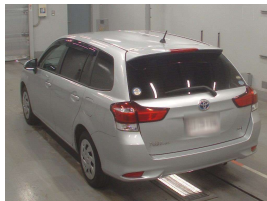

Wholesale Cars Direct

2021 Toyota Corolla Hybrid Fielder EX - Grade 4.5 - WCD Pristine.

Stock ID 17464

Engine 1500 cc, Hybrid

Body Station Wagon

Odometer 73,054 km

Interior 0

Transmission Automatic

Welcome to Wholesale Cars Direct.
WCD is quality, WCD is service, it is who we are.

A pristine great spec Hybrid Toyota Corolla. This is due to arrive early July. It can be fast tracked through compliance upon arrival with genuine interest, or purchased prior subject to condition & test drive.