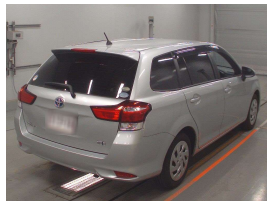

Wholesale Cars Direct

2021 Toyota Corolla Hybrid Fielder EX - Grade 4.5 - WCD Pristine.

Stock ID 17464

Engine 1500 cc, Hybrid

Body Station Wagon

Odometer 73,054 km

Interior 0

Transmission Automatic

Welcome to Wholesale Cars Direct.
WCD is quality, WCD is service, it is who we are.

A pristine great spec Hybrid Toyota Corolla. This is due to arrive early July. It can be fast tracked through compliance upon arrival with genuine interest, or purchased prior subject to condition & test drive.