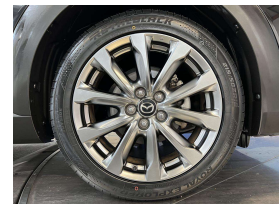

2020 Mazda CX-3 Exclusive pack HUGE Spec - Apple Car Play - Grade