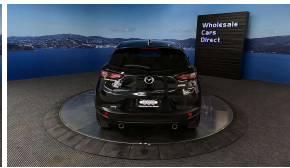

2020 Mazda CX-3 Exclusive pack HUGE Spec - Apple Car Play - Grade