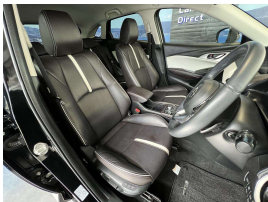

2020 Mazda CX-3 Exclusive pack HUGE Spec - Apple Car Play - Grade