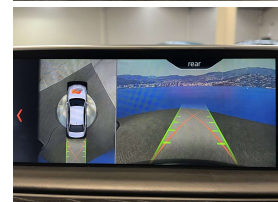

2018 BMW 750Li Facelift 4.4L V8 Motorsport - HUGE Spec - Grade 4.5