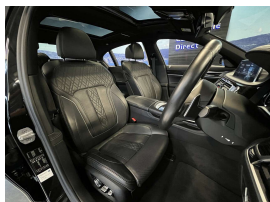

Wholesale Cars Direct

2018 BMW 750Li Facelift 4.4L V8 Motorsport - HUGE Spec - Grade 4.5

Stock ID	17324
Engine	4400 cc
Body	Sedan
Odometer	71,720 km
Interior	Leather
Transmission	Automatic

Welcome to Wholesale Cars Direct.
WCD is quality, WCD is service, it is who we are.

A rare black on black BMW 750 Li motorsport. This is an absolute luxury show stopper. Pristine grade 4.5 with panoramic sliding sunroof. Comes with heads up display, 360 degree around view camera, 20" factory alloys, Adaptive Motorsport suspension, Wireless phone charging, Executive drive pro, Soft close automatic system for doors, Interior/Exterior mirror package, Lights package, Integral active steering, Heated Front/Rear seats, Heated/cooled seats, Memory/massage sports front seats, Adaptive LED headlights, Speed sign recognition, Park Distance Control, Automatic tail gate, Comfort access, Driving Assistant Plus, Parking assistant plus, Harmon Kardon surround sound system, Active protection,