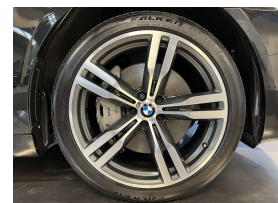

Wholesale Cars Direct

2018 BMW 750Li Facelift 4.4L V8 Motorsport - HUGE Spec - Grade 4.5

Stock ID	17324
Engine	4400 cc
Body	Sedan
Odometer	71,720 km
Interior	Leather
Transmission	Automatic

Welcome to Wholesale Cars Direct.
WCD is quality, WCD is service, it is who we are.

A rare black on black BMW 750 Li motorsport. This is an absolute luxury show stopper. Pristine grade 4.5 with panoramic sliding sunroof. Comes with heads up display, 360 degree around view camera, 20" factory alloys, Adaptive Motorsport suspension, Wireless phone charging, Executive drive pro, Soft close automatic system for doors, Interior/Exterior mirror package, Lights package, Integral active steering, Heated Front/Rear seats, Heated/cooled seats, Memory/massage sports front seats, Adaptive LED headlights, Speed sign recognition, Park Distance Control, Automatic tail gate, Comfort access, Driving Assistant Plus, Parking assistant plus, Harmon Kardon surround sound system, Active protection,