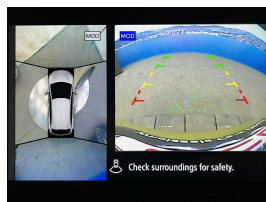

2022 Nissan Note Hybrid X Edition - BIG Spec - Grade 4.5. $19,990

Stock ID 17349

Engine 1200 cc, Hybrid

Body Hatchback

Odometer 82,620 km

Interior 0

Transmission Automatic

Welcome to Wholesale Cars Direct.
WCD is quality, WCD is service, it is who we are.

New shape pristine grade 4.5 Hybrid Nissan Note. Extremely well presented. Comes with, Pro Pilot, Adaptive cruise control, Steering assist, Traffic sign assist, Front/Rear parking sensors, Emergency braking assist, Lane assist, Blind spot monitoring, Rear cross traffic alert, Selective drive modes, 7 airbags, Auto headlights, Auto high beam assist, Proximity key - Push button start, Bluetooth hands free, Wireless charging, Wireless Apple CarPlay, 360" camera, Reverse camera, 3 point seat belts for all seats, Isofix car seat anchor points.