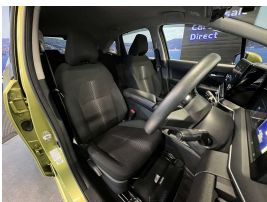

## 2022 Nissan Note Hybrid X Edition - BIG Spec - Grade 4.5. \$19,990

**Stock ID** 17349

**Engine** 1200 cc, Hybrid

**Body** Hatchback

**Odometer** 82,620 km

**Interior** 0

**Transmission** Automatic

Welcome to Wholesale Cars Direct.  
WCD is quality, WCD is service, it is who we are.

New shape pristine grade 4.5 Hybrid Nissan Note. Extremely well presented. Comes with, Pro Pilot, Adaptive cruise control, Steering assist, Traffic sign assist, Front/Rear parking sensors, Emergency braking assist, Lane assist, Blind spot monitoring, Rear cross traffic alert, Selective drive modes, 7 airbags, Auto headlights, Auto high beam assist, Proximity key - Push button start, Bluetooth hands free, Wireless charging, Wireless Apple CarPlay, 360" camera, Reverse camera, 3 point seat belts for all seats, Isofix car seat anchor points.