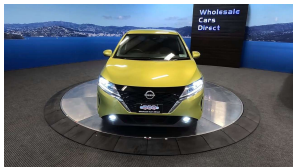

## 2022 Nissan Note Hybrid X Edition - BIG Spec - Grade 4.5. \$19,990

**Stock ID** 17349

**Engine** 1200 cc, Hybrid

**Body** Hatchback

**Odometer** 82,620 km

**Interior** 0

**Transmission** Automatic

Welcome to Wholesale Cars Direct.  
WCD is quality, WCD is service, it is who we are.

New shape pristine grade 4.5 Hybrid Nissan Note. Extremely well presented. Comes with, Pro Pilot, Adaptive cruise control, Steering assist, Traffic sign assist, Front/Rear parking sensors, Emergency braking assist, Lane assist, Blind spot monitoring, Rear cross traffic alert, Selective drive modes, 7 airbags, Auto headlights, Auto high beam assist, Proximity key - Push button start, Bluetooth hands free, Wireless charging, Wireless Apple CarPlay, 360" camera, Reverse camera, 3 point seat belts for all seats, Isofix car seat anchor points.