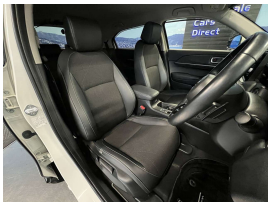

Wholesale Cars Direct

2021 Honda Vezel Hybrid E:HEV Z - BIG Spec - Grade 4.5. \$34,990

Stock ID	17209
Engine	1500 cc, Hybrid
Body	SUV
Odometer	58,990 km
Interior	0
Transmission	Automatic

Welcome to Wholesale Cars Direct.
WCD is quality, WCD is service, it is who we are.

An absolute pristine big spec new shape Hybrid Honda Vezel. Comes with Radar cruise control, 8 Airbags, Heated front seats, Heated steering wheel, LED headlights, Partial leather trim, Proximity keyless entry - Push button start, Stability Control, Selective drive modes, Forward collision warning, Lane departure warning, Lane keep assist system, Traffic sign recognition, Dual side climate control, Isofix car seat anchor points, 3 Point seat belts for all seats, 18 inch 2 tone factory alloys, 360 degree surround camera, Reverse camera, Electric tailgate, Blind spot warning system, Front/Rear parking sensors, Paddle shift tiptronic, Wireless Apple Car Play/Android Auto, Wireless phone charging.