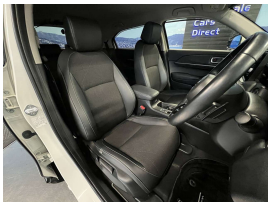

Wholesale Cars Direct

2021 Honda Vezel Hybrid E:HEV Z - BIG Spec - Grade 4.5. \$36,990

Stock ID	17209
Engine	1500 cc, Hybrid
Body	SUV
Odometer	58,990 km
Interior	0
Transmission	Automatic

Welcome to Wholesale Cars Direct.
WCD is quality, WCD is service, it is who we are.

An absolute pristine big spec new shape Hybrid Honda Vezel. Comes with Radar cruise control, 8 Airbags, Heated front seats, Heated steering wheel, LED headlights, Partial leather trim, Proximity keyless entry - Push button start, Stability Control, Selective drive modes, Forward collision warning, Lane departure warning, Lane keep assist system, Traffic sign recognition, Dual side climate control, Isofix car seat anchor points, 3 Point seat belts for all seats, 18 inch 2 tone factory alloys, 360 degree surround camera, Reverse camera, Electric tailgate, Blind spot warning system, Front/Rear parking sensors, Paddle shift tiptronic, Wireless Apple Car Play/Android Auto, Wireless phone charging.