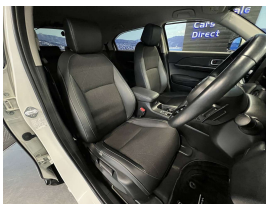

2021 Honda Vezel Hybrid E:HEV Z - BIG Spec - Grade 4.5. $32,990

Stock ID	17209
Engine	1500 cc, Hybrid
Body	SUV
Odometer	58,990 km
Interior	0
Transmission	Automatic

Welcome to Wholesale Cars Direct.
WCD is quality, WCD is service, it is who we are.

An absolute pristine big spec new shape Hybrid Honda Vezel. Comes with Radar cruise control, 8 Airbags, Heated front seats, Heated steering wheel, LED headlights, Partial leather trim, Proximity keyless entry - Push button start, Stability Control, Selective drive modes, Forward collision warning, Lane departure warning, Lane keep assist system, Traffic sign recognition, Dual side climate control, Isofix car seat anchor points, 3 Point seat belts for all seats, 18 inch 2 tone factory alloys, 360 degree surround camera, Reverse camera, Electric tailgate, Blind spot warning system, Front/Rear parking sensors, Paddle shift tiptronic, Wireless Apple Car Play/Android Auto, Wireless phone charging.