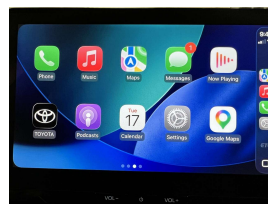

## 2021 Honda Vezel Hybrid E:HEV Z - BIG Spec - Grade 4.5. \$32,990

<b>Stock ID</b>	17209
<b>Engine</b>	1500 cc, Hybrid
<b>Body</b>	SUV
<b>Odometer</b>	58,990 km
<b>Interior</b>	0
<b>Transmission</b>	Automatic

Welcome to Wholesale Cars Direct.  
WCD is quality, WCD is service, it is who we are.

An absolute pristine big spec new shape Hybrid Honda Vezel. Comes with Radar cruise control, 8 Airbags, Heated front seats, Heated steering wheel, LED headlights, Partial leather trim, Proximity keyless entry - Push button start, Stability Control, Selective drive modes, Forward collision warning, Lane departure warning, Lane keep assist system, Traffic sign recognition, Dual side climate control, Isofix car seat anchor points, 3 Point seat belts for all seats, 18 inch 2 tone factory alloys, 360 degree surround camera, Reverse camera, Electric tailgate, Blind spot warning system, Front/Rear parking sensors, Paddle shift tiptronic, Wireless Apple Car Play/Android Auto, Wireless phone charging.