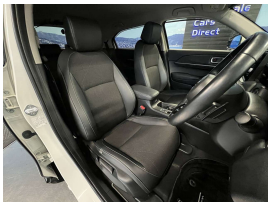

2021 Honda Vezel Hybrid E:HEV Z - BIG Spec - Grade 4.5. $34,990

Stock ID	17209
Engine	1500 cc, Hybrid
Body	SUV
Odometer	58,990 km
Interior	0
Transmission	Automatic

Welcome to Wholesale Cars Direct.
WCD is quality, WCD is service, it is who we are.

An absolute pristine big spec new shape Hybrid Honda Vezel. Comes with Radar cruise control, 8 Airbags, Heated front seats, Heated steering wheel, LED headlights, Partial leather trim, Proximity keyless entry - Push button start, Stability Control, Selective drive modes, Forward collision warning, Lane departure warning, Lane keep assist system, Traffic sign recognition, Dual side climate control, Isofix car seat anchor points, 3 Point seat belts for all seats, 18 inch 2 tone factory alloys, 360 degree surround camera, Reverse camera, Electric tailgate, Blind spot warning system, Front/Rear parking sensors, Paddle shift tiptronic, Wireless Apple Car Play/Android Auto, Wireless phone charging.