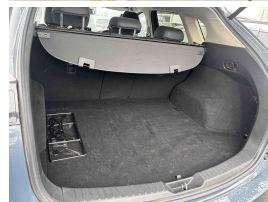

## 2021 Mazda CX-5 Grade 5 A - Black Tone Edition - WCD Pristine.

**Stock ID** 17422  
**Engine** 2000 cc  
**Body** SUV  
**Odometer** 43,703 km  
**Interior** Leather  
**Transmission** Automatic

Welcome to Wholesale Cars Direct.  
WCD is quality, WCD is service, it is who we are.

Grade 5 A like new facelift Mazda CX5 Black Tone edition, such a cool SUV. This is due to arrive end of June. It can be fast tracked through compliance upon arrival with genuine interest, or purchased prior subject to condition & test drive.