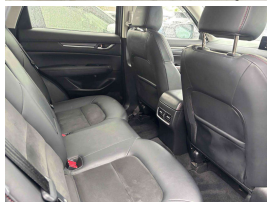

## 2021 Mazda CX-5 Grade 5 A - Black Tone Edition - WCD Pristine.

**Stock ID** 17422  
**Engine** 2000 cc  
**Body** SUV  
**Odometer** 43,703 km  
**Interior** Leather  
**Transmission** Automatic

Welcome to Wholesale Cars Direct.  
WCD is quality, WCD is service, it is who we are.