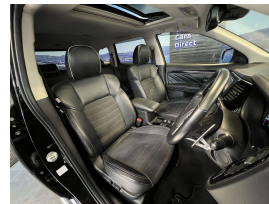

## 2019 Mitsubishi Outlander PHEV - 100% SOH - 2.4L G -

|         |           |         |       |          |
|---------|-----------|---------|-------|----------|
| Vehicle | Odometer  | Engine  | Seats | Stock ID |
| Details | 32.733 km | 2400 cc | -     | 16154    |