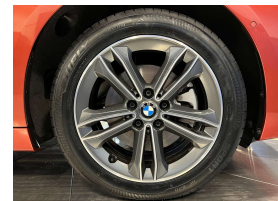

## 2019 BMW 218i Gran Tourer New Generation - 7 Seater - Low Kms.

<b>Stock ID</b>	17143
<b>Engine</b>	1500 cc
<b>Body</b>	Hatchback
<b>Odometer</b>	25,990 km
<b>Interior</b>	7 seats, 0
<b>Transmission</b>	Automatic

Welcome to Wholesale Cars Direct.  
WCD is quality, WCD is service, it is who we are.

7 seater new shape premium spec BMW 218 European sports hatch at its economical best. Comes with stereo upgraded to NZ spec, NZ Navigation, Wireless Apple CarPlay, Sports leather multi function steering wheel, Performance control, Driving assistant, Front collision warning, Park distant control, Park assistant, Reversing camera, Lane departure warning, Pedestrian alert, Automatic tail gate, 17" factory alloy wheels with a brand new set of tyres fitted in NZ, Factory Bluetooth, L-E-D headlights, 8 Airbags, Proximity key - Push button start, iDrive, Front/Rear parking sensors, Heated front seats, Lights package, Comfort access, Interior/Exterior mirror package.