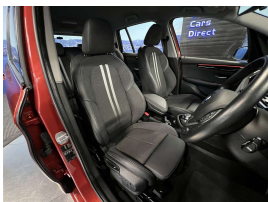

## 2019 BMW 218i Gran Tourer New Generation - 7 Seater - Low Kms.

<b>Stock ID</b>	17143
<b>Engine</b>	1500 cc
<b>Body</b>	Hatchback
<b>Odometer</b>	25,990 km
<b>Interior</b>	7 seats, 0
<b>Transmission</b>	Automatic

Welcome to Wholesale Cars Direct.  
WCD is quality, WCD is service, it is who we are.

7 seater new shape premium spec BMW 218 European sports hatch at its economical best. Comes with stereo upgraded to NZ spec, NZ Navigation, Wireless Apple CarPlay, Sports leather multi function steering wheel, Performance control, Driving assistant, Front collision warning, Park distant control, Park assistant, Reversing camera, Lane departure warning, Pedestrian alert, Automatic tail gate, 17" factory alloy wheels with a brand new set of tyres fitted in NZ, Factory Bluetooth, L-E-D headlights, 8 Airbags, Proximity key - Push button start, iDrive, Front/Rear parking sensors, Heated front seats, Lights package, Comfort access, Interior/Exterior mirror package.