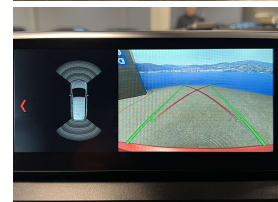

Wholesale Cars Direct

2019 BMW 218i Gran Tourer New Generation - 7 Seater - Low Kms.

Stock ID	17143
Engine	1500 cc
Body	Hatchback
Odometer	25,990 km
Interior	7 seats, 0
Transmission	Automatic

Welcome to Wholesale Cars Direct.
WCD is quality, WCD is service, it is who we are.

7 seater new shape premium spec BMW 218 European sports hatch at its economical best. Comes with stereo upgraded to NZ spec, NZ Navigation, Wireless Apple CarPlay, Sports leather multi function steering wheel, Performance control, Driving assistant, Front collision warning, Park distant control, Park assistant, Reversing camera, Lane departure warning, Pedestrian alert, Automatic tail gate, 17" factory alloy wheels with a brand new set of tyres fitted in NZ, Factory Bluetooth, L-E-D headlights, 8 Airbags, Proximity key - Push button start, iDrive, Front/Rear parking sensors, Heated front seats, Lights package, Comfort access, Interior/Exterior mirror package.

AJ Hoare
Vehicle Consultant
0800 22 44 02
021 784 687
aj@wcd.co.nz

Scotty Duncan
For Finance
+ Vehicle Consultant
0800 22 44 02 EXTN 2
022 071 2299
scott@wcd.co.nz