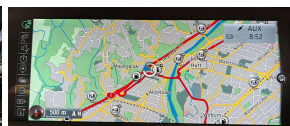

## 2019 BMW 218i Gran Tourer New Generation - 7 Seater - Low Kms.

<b>Stock ID</b>	17143
<b>Engine</b>	1500 cc
<b>Body</b>	Hatchback
<b>Odometer</b>	25,990 km
<b>Interior</b>	7 seats, 0
<b>Transmission</b>	Automatic

Welcome to Wholesale Cars Direct.  
WCD is quality, WCD is service, it is who we are.

7 seater new shape premium spec BMW 218 European sports hatch at its economical best. Comes with stereo upgraded to NZ spec, NZ Navigation, Wireless Apple CarPlay, Sports leather multi function steering wheel, Performance control, Driving assistant, Front collision warning, Park distant control, Park assistant, Reversing camera, Lane departure warning, Pedestrian alert, Automatic tail gate, 17" factory alloy wheels with a brand new set of tyres fitted in NZ, Factory Bluetooth, L-E-D headlights, 8 Airbags, Proximity key - Push button start, iDrive, Front/Rear parking sensors, Heated front seats, Lights package, Comfort access, Interior/Exterior mirror package.