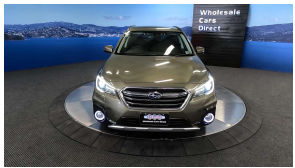

Wholesale Cars Direct

2018 Subaru Outback Ltd New Model - Wireless Apple Car Play - HUGE

Stock ID	17135
Engine	2500 cc
Body	Station Wagon
Odometer	104,400 km
Interior	Leather
Transmission	Automatic

Welcome to Wholesale Cars Direct.
WCD is quality, WCD is service, it is who we are.

A really special BIG spec AWD Subaru flagship wagon, the colour looks awesome. A must see to experience the WCD presentation. Comes with electric heated front seats with drivers memory, 7 air bags, Paddle shift tiptronic, 3 point seat belts for all passengers, Automatic Headlights, Radar cruise control, Lane departure warning, Blind Spot monitoring, Rear cross traffic alert, Si Drive modes, AWD X-Mode Assist, Electric tailgate, Isofix car seat anchor points, Dual side climate control, Proximity key - Push button start, 18" factory alloy wheels, Forward collision warning, Reverse camera, Rear parking sensors. We fitted a new wireless Apple Car Play stereo head unit in NZ - Android auto, Bluetooth.