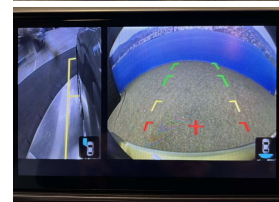

Wholesale Cars Direct

2018 Subaru Outback Ltd New Model - Wireless Apple Car Play - HUGE

Stock ID	17135
Engine	2500 cc
Body	Station Wagon
Odometer	104,400 km
Interior	Leather
Transmission	Automatic

Welcome to Wholesale Cars Direct.
WCD is quality, WCD is service, it is who we are.

A really special BIG spec AWD Subaru flagship wagon, the colour looks awesome. A must see to experience the WCD presentation. Comes with electric heated front seats with drivers memory, 7 air bags, Paddle shift tiptronic, 3 point seat belts for all passengers, Automatic Headlights, Radar cruise control, Lane departure warning, Blind Spot monitoring, Rear cross traffic alert, Si Drive modes, AWD X-Mode Assist, Electric tailgate, Isofix car seat anchor points, Dual side climate control, Proximity key - Push button start, 18" factory alloy wheels, Forward collision warning, Reverse camera, Rear parking sensors. We fitted a new wireless Apple Car Play stereo head unit in NZ - Android auto, Bluetooth.