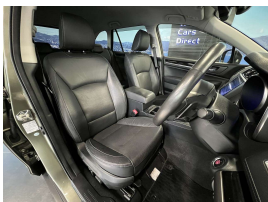

Wholesale Cars Direct

2018 Subaru Outback Ltd New Model - Wireless Apple Car Play - HUGE

Stock ID	17135
Engine	2500 cc
Body	Station Wagon
Odometer	104,400 km
Interior	Leather
Transmission	Automatic

Welcome to Wholesale Cars Direct.
WCD is quality, WCD is service, it is who we are.

A really special BIG spec AWD Subaru flagship wagon, the colour looks awesome. A must see to experience the WCD presentation. Comes with electric heated front seats with drivers memory, 7 air bags, Paddle shift tiptronic, 3 point seat belts for all passengers, Automatic Headlights, Radar cruise control, Lane departure warning, Blind Spot monitoring, Rear cross traffic alert, Si Drive modes, AWD X-Mode Assist, Electric tailgate, Isofix car seat anchor points, Dual side climate control, Proximity key - Push button start, 18" factory alloy wheels, Forward collision warning, Reverse camera, Rear parking sensors. We fitted a new wireless Apple Car Play stereo head unit in NZ - Android auto, Bluetooth.