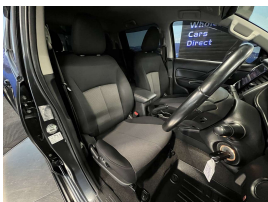

Wholesale Cars Direct

2019 Mitsubishi Triton GLXR 4WD - Two Owners - Good Look - Lots

Stock ID	17371
Engine	2400 cc, Internal Combustion
Body	Ute
Odometer	91,850 km
Interior	0
Transmission	Automatic

Welcome to Wholesale Cars Direct.
WCD is quality, WCD is service, it is who we are.

A lot of money has been spent on this big spec GLXR Triton from the canopy, 20" alloys with good tires, Tow bar, Window tints, Spot light on front bumper operated by a separate switch when lights are on. One owner for the first six years, then owned by the owner of Wholesale Cars Direct for the last ten months. Also comes with reverse camera, Rear parking sensors, Two keys, Stability Control, Cruise control, Auto headlights, Climate control, Seven inch touch screen, Apple Car Play, Android Auto, Bluetooth hands free, 5 star Ancap safety rating, Roof racks., Running boards, Forward collision warning, Lane departure warning, 7 airbags.