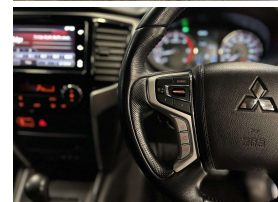

Wholesale Cars Direct

2019 Mitsubishi Triton GLXR 4WD - Two Owners - Good Look - Lots

Stock ID	17371
Engine	2400 cc, Internal Combustion
Body	Ute
Odometer	91,850 km
Interior	0
Transmission	Automatic

Welcome to Wholesale Cars Direct.
WCD is quality, WCD is service, it is who we are.

A lot of money has been spent on this big spec GLXR Triton from the canopy, 20" alloys with good tires, Tow bar, Window tints, Spot light on front bumper operated by a separate switch when lights are on. One owner for the first six years, then owned by the owner of Wholesale Cars Direct for the last ten months. Also comes with reverse camera, Rear parking sensors, Two keys, Stability Control, Cruise control, Auto headlights, Climate control, Seven inch touch screen, Apple Car Play, Android Auto, Bluetooth hands free, 5 star Ancap safety rating, Roof racks., Running boards, Forward collision warning, Lane departure warning, 7 airbags.