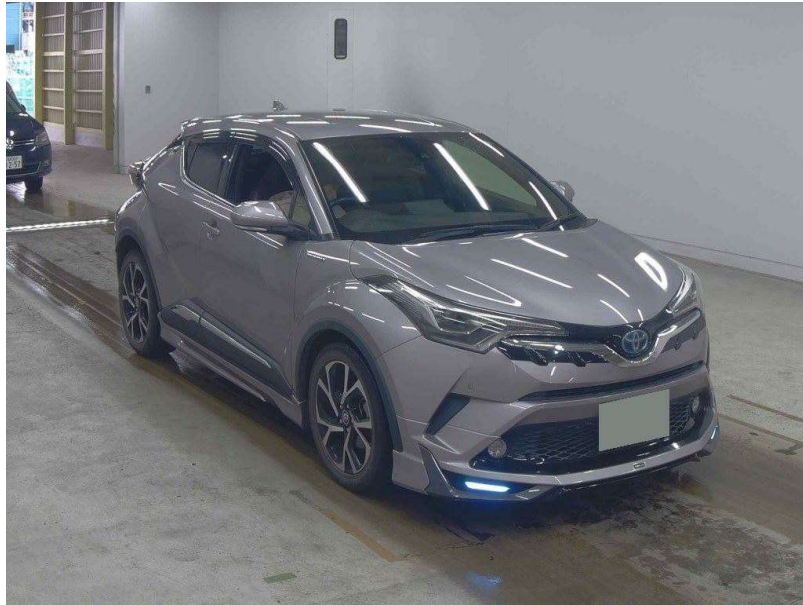

Wholesale Cars Direct

2017 Toyota C-HR Hybrid G - Grade 4.5 - Awesome look. \$26,990

Stock ID 17413

Engine 1800 cc, Hybrid

Body SUV

Odometer 81,429 km

Interior 0

Transmission Automatic

Welcome to Wholesale Cars Direct.
WCD is quality, WCD is service, it is who we are.

Great looking hybrid G - grade 4.5 Toyota CHR. Arrives to Wellington on the 17th June along with 80 other vehicles.
This can be fast tracked through compliance upon genuine interest or bought prior subject to test drive/condition.
WCD specialising in high grade pristine vehicles from Japan.