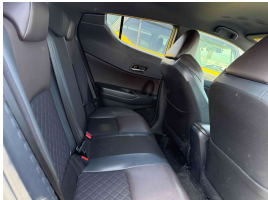

2017 Toyota C-HR Hybrid G - Grade 4.5 - Awesome look. $26,990

Stock ID 17413

Engine 1800 cc, Hybrid

Body SUV

Odometer 81,429 km

Interior 0

Transmission Automatic

Welcome to Wholesale Cars Direct.
WCD is quality, WCD is service, it is who we are.

Great looking hybrid G - grade 4.5 Toyota CHR. Arrives to Wellington on the 17th June along with 80 other vehicles.
This can be fast tracked through compliance upon genuine interest or bought prior subject to test drive/condition.
WCD specialising in high grade pristine vehicles from Japan.