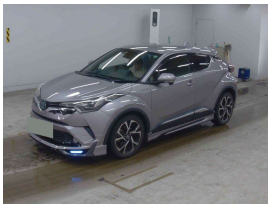

Wholesale Cars Direct

2017 Toyota C-HR Hybrid G - Grade 4.5 - Awesome look. \$26,990

Stock ID 17413

Engine 1800 cc, Hybrid

Body SUV

Odometer 81,429 km

Interior 0

Transmission Automatic

Welcome to Wholesale Cars Direct.
WCD is quality, WCD is service, it is who we are.

Great looking hybrid G - grade 4.5 Toyota CHR. Arrives to Wellington on the 17th June along with 80 other vehicles.
This can be fast tracked through compliance upon genuine interest or bought prior subject to test drive/condition.
WCD specialising in high grade pristine vehicles from Japan.