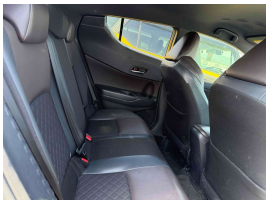

2017 Toyota C-HR Hybrid G - Grade 4.5 - Awesome look. $26,990

Stock ID 17413

Engine 1800 cc, Hybrid

Body SUV

Odometer 81,429 km

Interior 0

Transmission Automatic

Welcome to Wholesale Cars Direct.
WCD is quality, WCD is service, it is who we are.

Great looking hybrid G - grade 4.5 Toyota CHR. Arrives to Wellington on the 17th June along with 80 other vehicles.
This can be fast tracked through compliance upon genuine interest or bought prior subject to test drive/condition.
WCD specialising in high grade pristine vehicles from Japan.