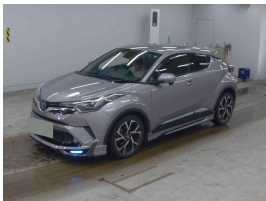

## 2017 Toyota C-HR Hybrid G - Grade 4.5 - Awesome look. \$26,990

**Stock ID** 17413

**Engine** 1800 cc, Hybrid

**Body** SUV

**Odometer** 81,429 km

**Interior** 0

**Transmission** Automatic

Welcome to Wholesale Cars Direct.  
WCD is quality, WCD is service, it is who we are.

Great looking hybrid G - grade 4.5 Toyota CHR. Arrives to Wellington on the 17th June along with 80 other vehicles.  
This can be fast tracked through compliance upon genuine interest or bought prior subject to test drive/condition.  
WCD specialising in high grade pristine vehicles from Japan.