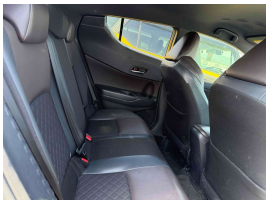

## 2017 Toyota C-HR Hybrid G - Grade 4.5 - Awesome look. \$26,990

**Stock ID** 17413

**Engine** 1800 cc, Hybrid

**Body** SUV

**Odometer** 81,429 km

**Interior** 0

**Transmission** Automatic

Welcome to Wholesale Cars Direct. WCD is quality, WCD is service, it is who we are.