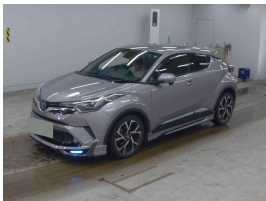

## 2017 Toyota C-HR Hybrid G - Grade 4.5 - Awesome look. \$26,990

**Stock ID** 17413

**Engine** 1800 cc, Hybrid

**Body** SUV

**Odometer** 81,429 km

**Interior** 0

**Transmission** Automatic

Welcome to Wholesale Cars Direct. WCD is quality, WCD is service, it is who we are.