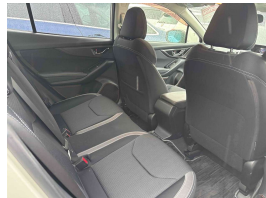

Wholesale Cars Direct

2017 Subaru Impreza G4 AWD - BIG Spec - STI Spoiler Kit - Grade 4.5.

Stock ID 17258
Engine 2000 cc
Body Sedan
Odometer 81,329 km
Interior 0
Transmission Automatic

Welcome to Wholesale Cars Direct.
WCD is quality, WCD is service, it is who we are.