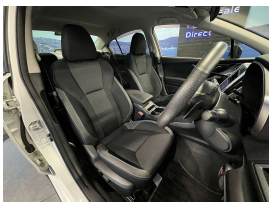

Wholesale Cars Direct

2017 Subaru Impreza G4 AWD - BIG Spec - STI Spoiler Kit - Grade 4.5.

Stock ID 17258

Engine 2000 cc

Body Sedan

Odometer 81,450 km

Interior 0

Transmission Automatic

Welcome to Wholesale Cars Direct.
WCD is quality, WCD is service, it is who we are.

Cool look, great spec pristine grade 4.5, sti spoiler kit, Impreza. Comes with Adaptive cruise control, Lane departure warning, Front collision warning, Blind Spot monitoring, Reversing camera, S/I Drive modes, Paddle shift tiptronic, 3 point seat belts for all passengers, Dual side climate air conditioning, Isofix car seat anchor points, Proximity key - Push button start, 18: alloys with a brand new set of tires fitted in NZ.