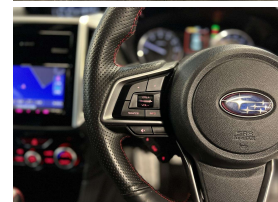

Wholesale Cars Direct

2017 Subaru Impreza G4 AWD - BIG Spec - STI Spoiler Kit - Grade 4.5.

Stock ID 17258

Engine 2000 cc

Body Sedan

Odometer 81,450 km

Interior 0

Transmission Automatic

Welcome to Wholesale Cars Direct.
WCD is quality, WCD is service, it is who we are.

Cool look, great spec pristine grade 4.5, sti spoiler kit, Impreza. Comes with Adaptive cruise control, Lane departure warning, Front collision warning, Blind Spot monitoring, Reversing camera, S/I Drive modes, Paddle shift tiptronic, 3 point seat belts for all passengers, Dual side climate air conditioning, Isofix car seat anchor points, Proximity key - Push button start, 18: alloys with a brand new set of tires fitted in NZ.