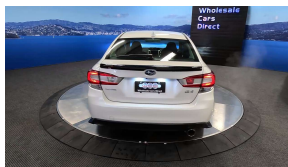

Wholesale Cars Direct

2017 Subaru Impreza G4 AWD - BIG Spec - STI Spoiler Kit - Grade 4.5.

Stock ID 17258

Engine 2000 cc

Body Sedan

Odometer 81,450 km

Interior 0

Transmission Automatic

Welcome to Wholesale Cars Direct.
WCD is quality, WCD is service, it is who we are.

Cool look, great spec pristine grade 4.5, sti spoiler kit, Impreza. Comes with Adaptive cruise control, Lane departure warning, Front collision warning, Blind Spot monitoring, Reversing camera, S/I Drive modes, Paddle shift tiptronic, 3 point seat belts for all passengers, Dual side climate air conditioning, Isofix car seat anchor points, Proximity key - Push button start, 18: alloys with a brand new set of tires fitted in NZ.